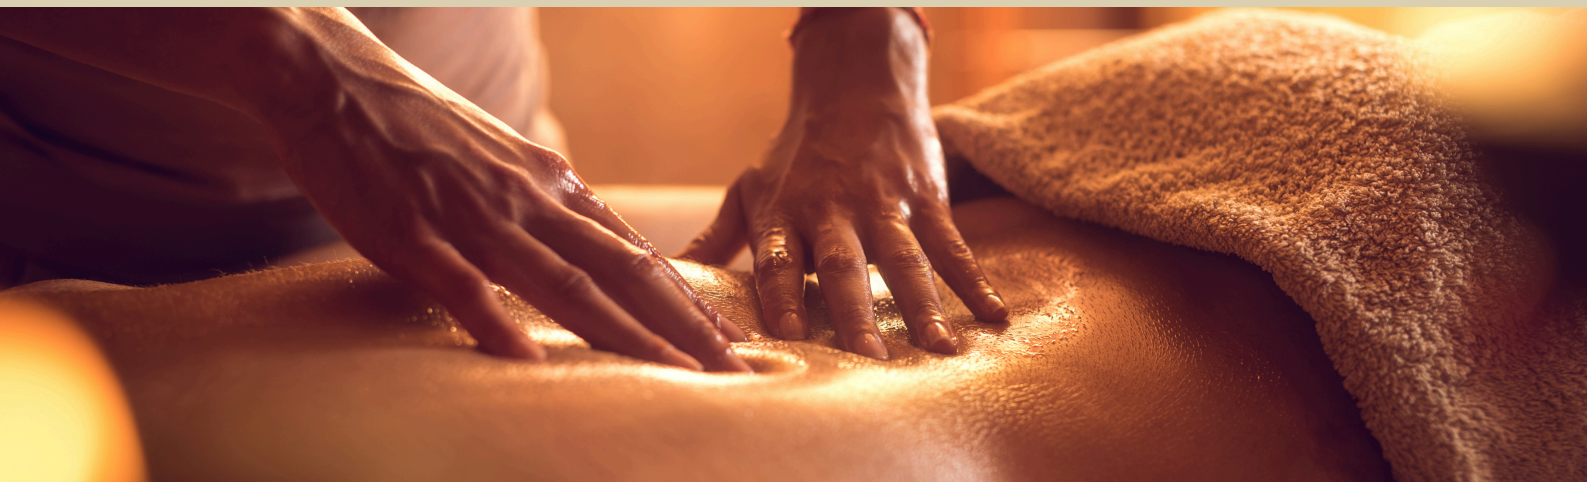

DRAINAGE LYMPHATIQUE

LYMPHATIC DRAINAGE

Massage doux qui stimule la circulation et procure une sensation de légèreté.

A gentle massage that boosts circulation and restores a feeling of lightness

1H/30 000 KMF (60€)