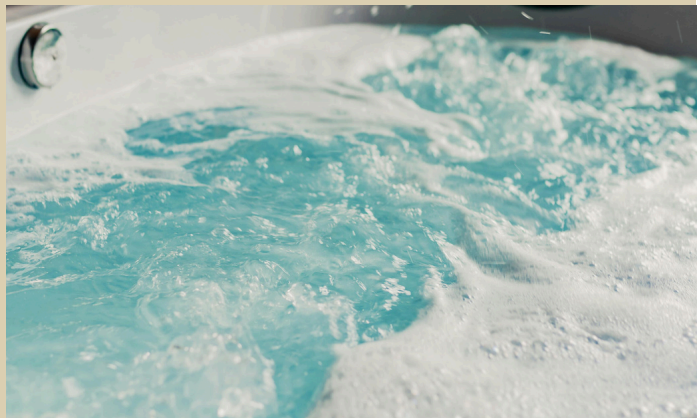

Select your focus area: back to ease tension, face for deep relaxation, or legs to regain lightness and comfort.

30MIN/15 000 KMF (30€)

GOMMAGE

GOMMAGE

Véritable geste de renaissance, le gommage purifie la peau en éliminant les cellules mortes et révèle un teint plus lumineux, une peau sublimée et veloutée au toucher.

A true renewal ritual, the scrub purifies the skin by removing dead cells, revealing a brighter complexion and a beautifully smooth, velvety finish.

1H/30 000 KMF (60€)

BAIN AROMATIQUE

AROMATIC BATH

20MIN/20 000 KMF (40€)