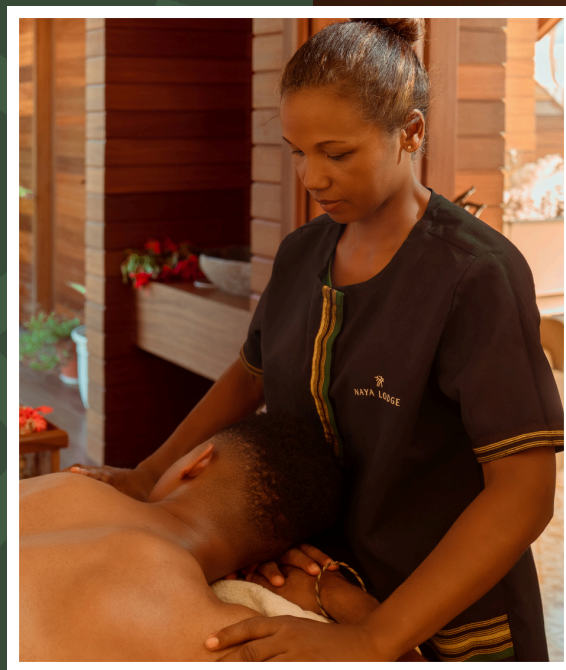

NAYA SIGNATURE

HOLISTIC MASSAGE

Un soin complet qui agit sur chaque partie du corps à travers un toucher aromatique profondément relaxant.

A complete treatment that works on every part of the body through a deeply relaxing aromatic touch.

1H/35 000 KMF (70€)